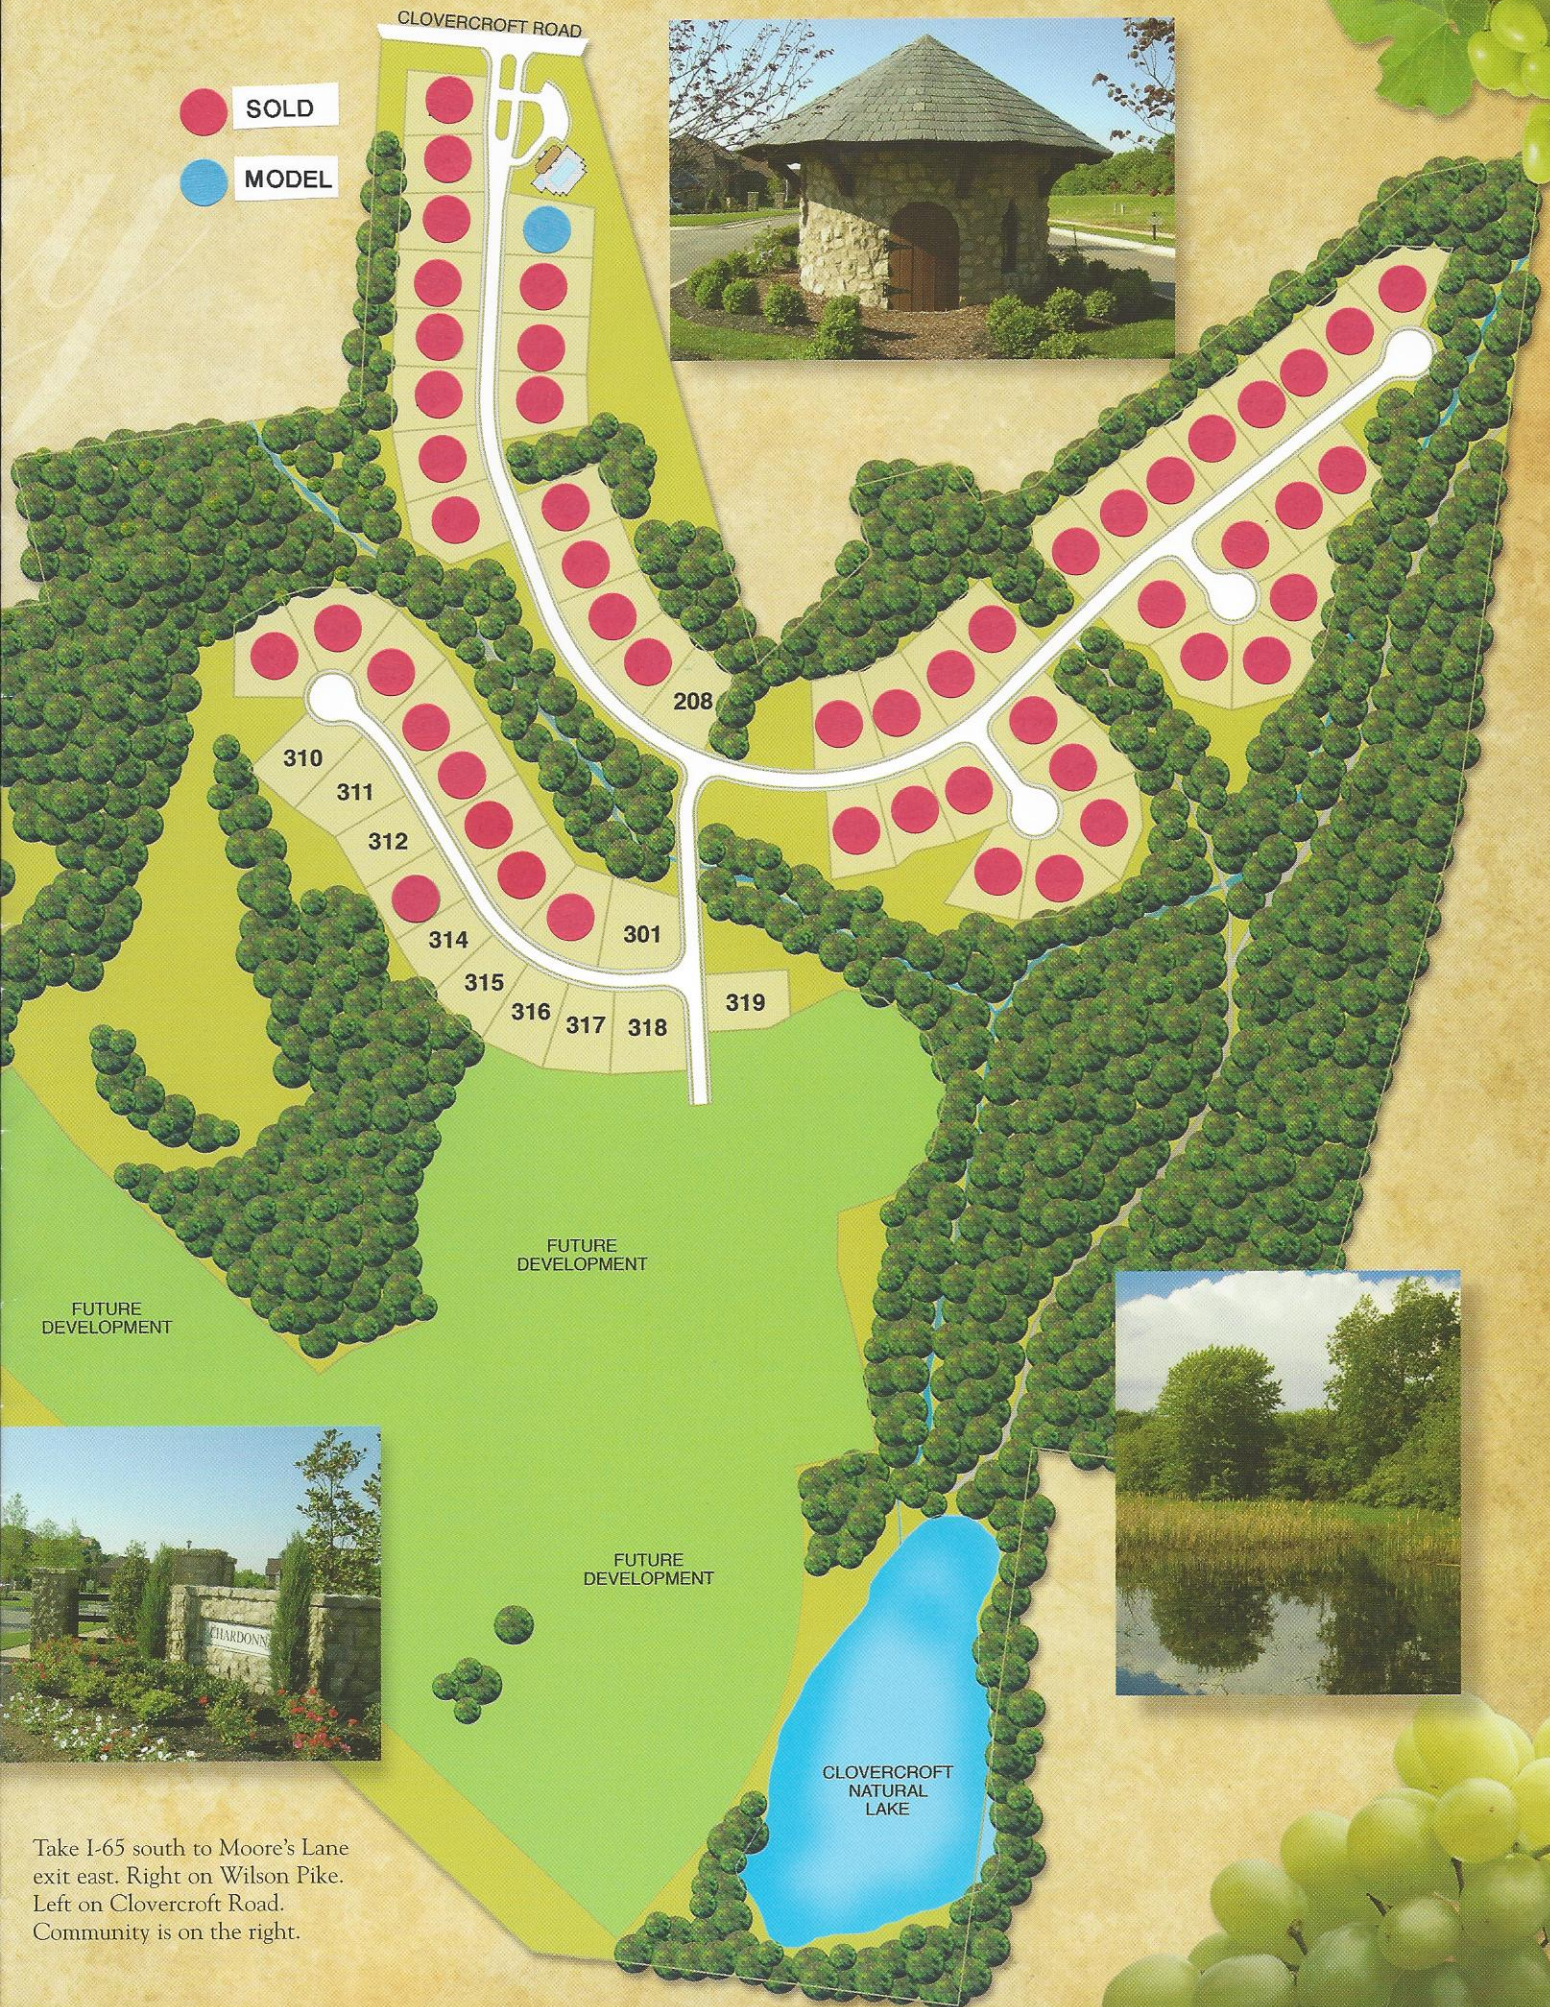

Chardonnay

TRAVEL TIMES FROM CHARDONNAY

Downtown Nashville20 minutes
Downtown Franklin10 minutes
Maryland Farms15 minutes
To I-655 minutes
Vanderbilt20 minutes
Williamson Medical Center8 minutes
Cool Springs Galleria7 minutes
Centennial High School10 minutes
Woodland Middle School5 minutes
Clovercroft Elementary School1 minute
Kroger - Cool Springs10 minutes
Publix - Cool Springs5 minutes
Whole Foods - Cool Springs10 minutes
Arrington Vineyards14 minutes
Governors Club11 minutes
Forrest Crossing Golf Course15 minutes
The Legends Club15 minutes
YMCA - Concord Rd.12 minutes
Brentwood Library12 minutes

- SOLD
- MODEL

Take I-65 south to Moore's Lane exit east. Right on Wilson Pike. Left on Clovercroft Road. Community is on the right.

Chardonnay

Take I-65 south to Moore's Lane exit east. Right on Wilson Pike. Left on Clovercroft Road. Community is on the right.

Welcome to Chardonnay, a beautiful carefully planned community of 163 majestic acres in Franklin, Tennessee, yet only minutes drive to Williamson County schools, shopping and the interstate. Turnberry Homes is proud to feature its newly designed Chateau Vin collection of executive homes with three car side entry garages built on generous sized homesites. The natural beauty of the countryside is maintained through the thoughtful planning around existing woods, gently rolling hills and a four acre natural lake with walking trails and approximately 78 acres of greenspace. In addition, your family will enjoy the thoughtfully designed community pool and clubhouse.

- ✦ Turnberry Homes newly designed Chateau Vin collection of executive homes
- ✦ Community pool and clubhouse
- ✦ Convenient to Williamson county schools
- ✦ Designed around existing tree stands and 4 acre natural lake
- ✦ 10 minutes to Cool Springs Galleria Mall
- ✦ Convenient to interstate
- ✦ Approximately 78 acres of greenspace
- ✦ Walk across street to the new Breezeway Elementary School