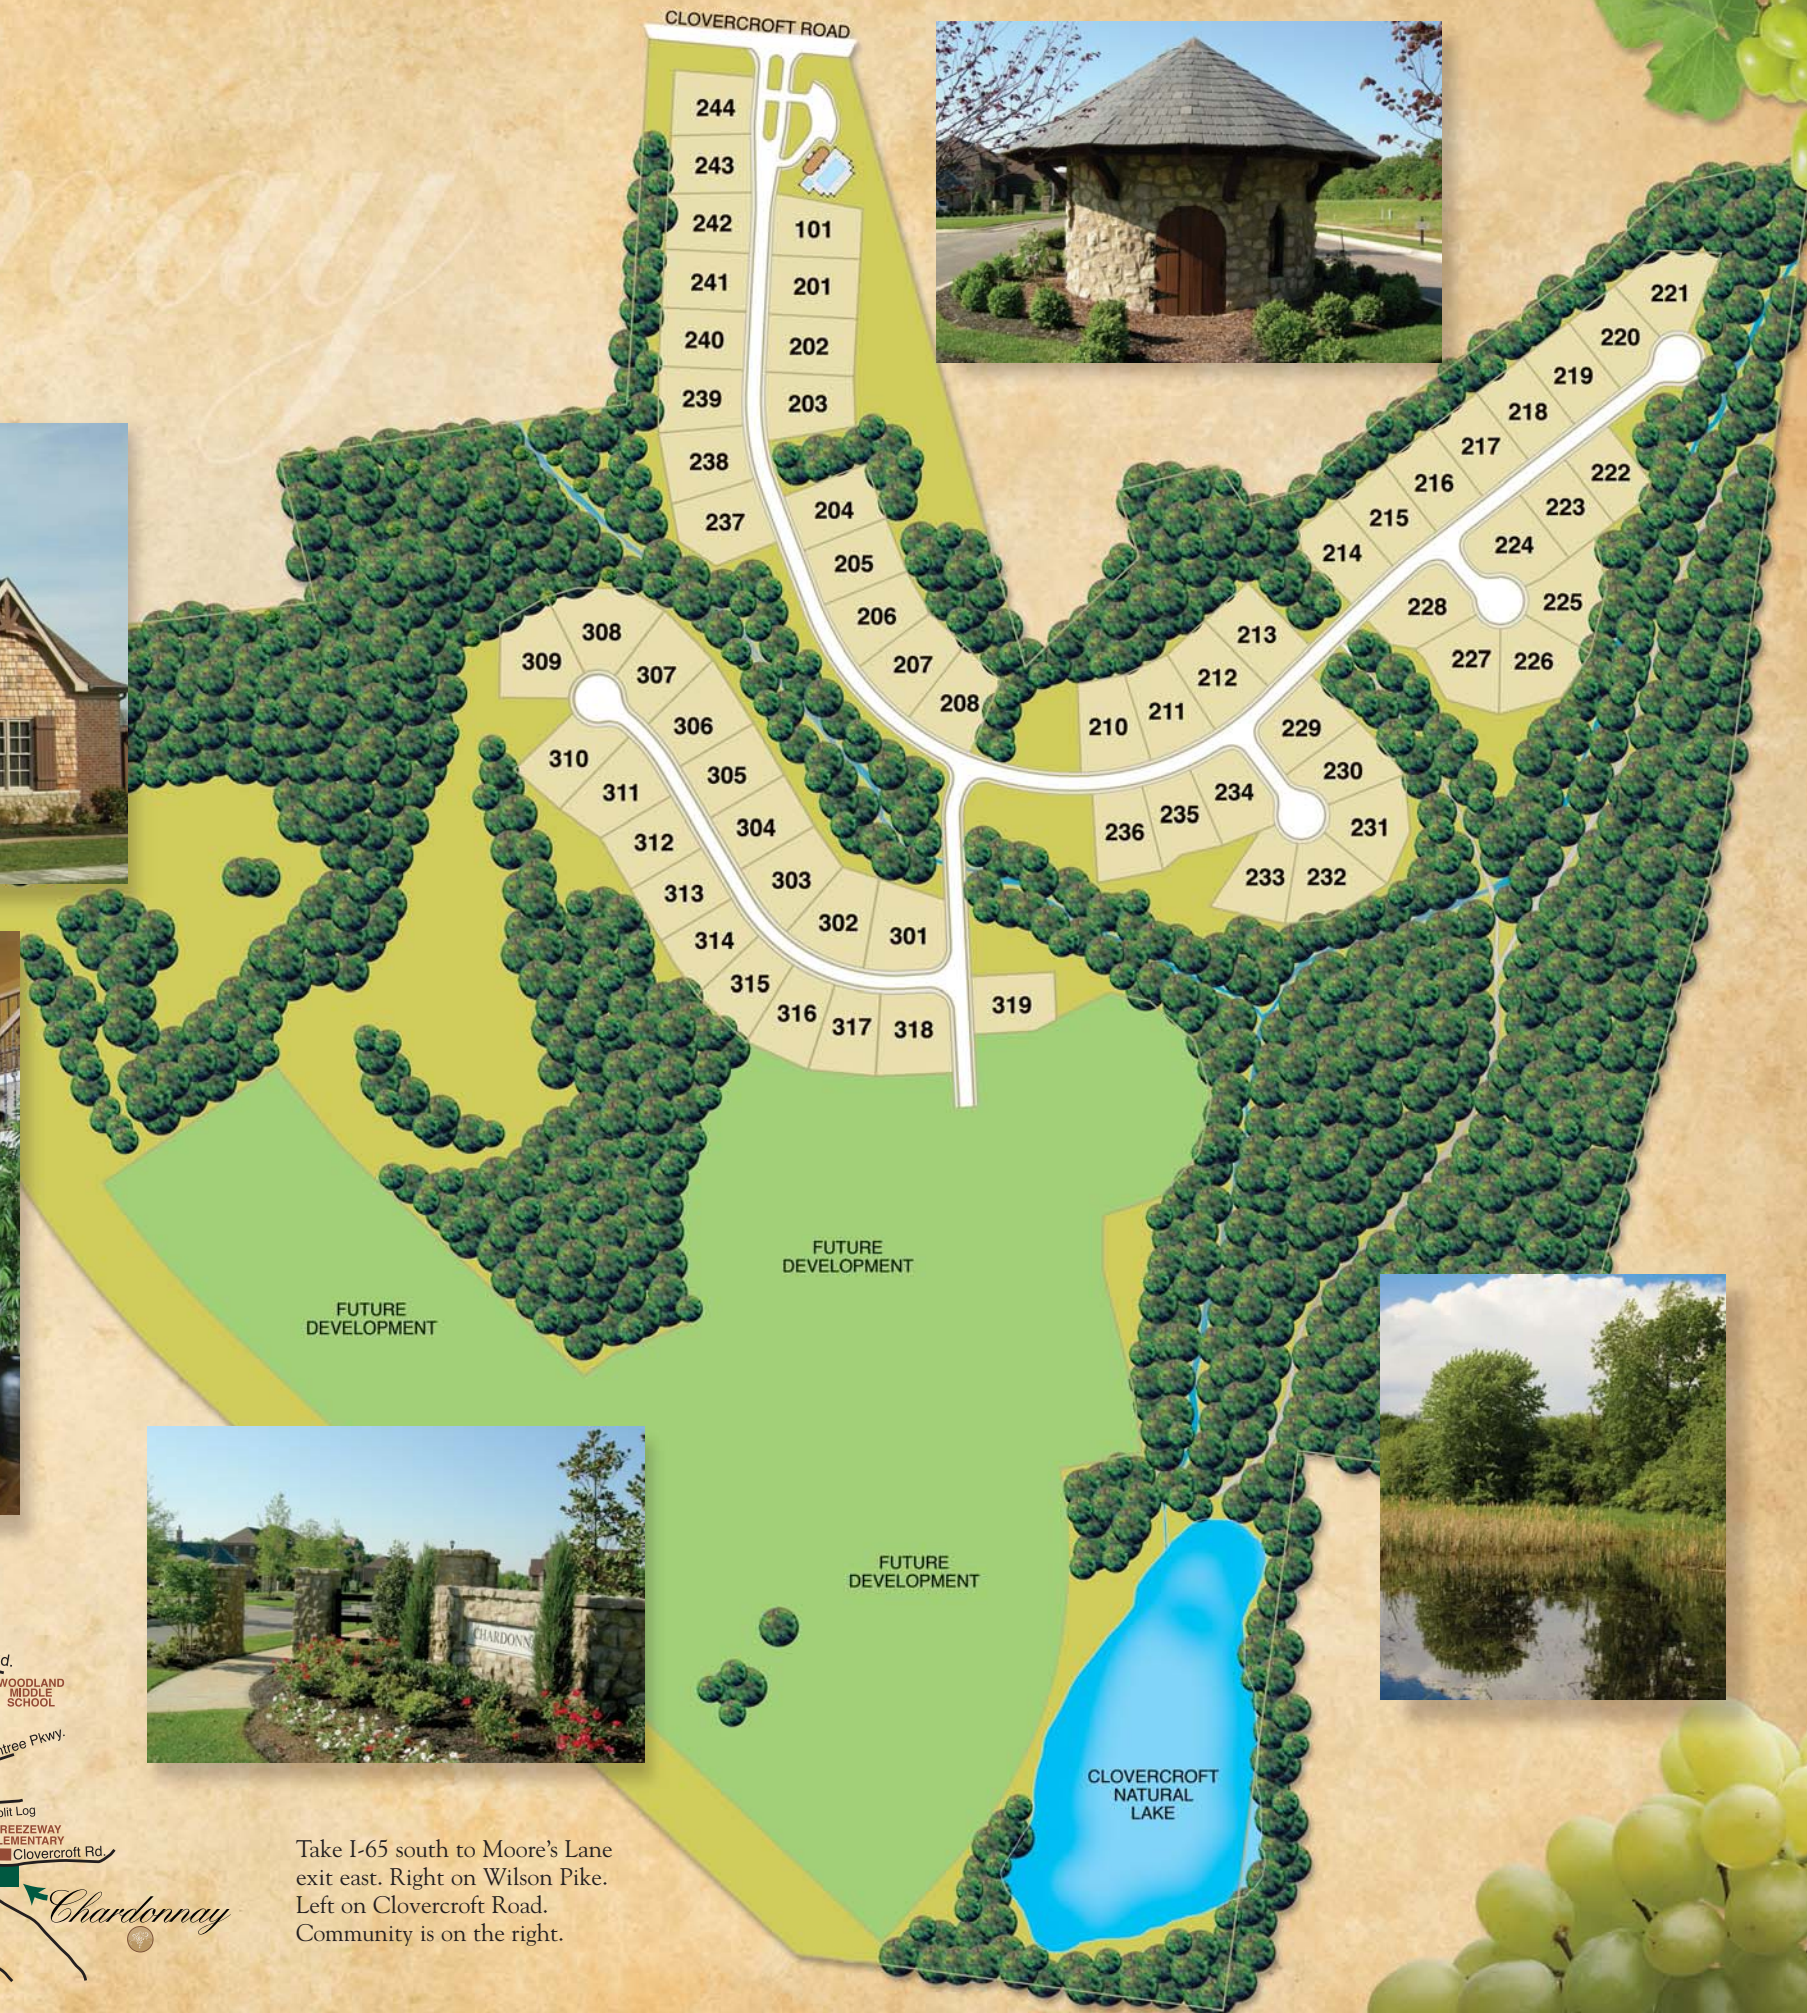

Chardonnay

TRAVEL TIMES FROM CHARDONNAY

Downtown Nashville20 minutes
Downtown Franklin10 minutes
Maryland Farms15 minutes
To I-655 minutes
Vanderbilt20 minutes
Williamson Medical Center8 minutes
Cool Springs Galleria7 minutes
Centennial High School10 minutes
Woodland Middle School5 minutes
Clovercroft Elementary School1 minute
Kroger - Cool Springs10 minutes
Publix - Cool Springs5 minutes
Whole Foods - Cool Springs10 minutes
Arrington Vineyards14 minutes
Governors Club11 minutes
Forrest Crossing Golf Course15 minutes
The Legends Club15 minutes
YMCA - Concord Rd.12 minutes
Brentwood Library12 minutes

- SOLD
- MODEL

Take I-65 south to Moore's Lane exit east. Right on Wilson Pike. Left on Clovercroft Road. Community is on the right.

Chardonnay

Take I-65 south to Moore's Lane exit east. Right on Wilson Pike. Left on Clovercroft Road. Community is on the right.

Welcome to Chardonnay, a beautiful carefully planned community of 163 majestic acres in Franklin, Tennessee, yet only minutes drive to Williamson County schools, shopping and the interstate. Turnberry Homes is proud to feature its newly designed Chateau Vin collection of executive homes with three car side entry garages built on generous sized homesites. The natural beauty of the countryside is maintained through the thoughtful planning around existing woods, gently rolling hills and a four acre natural lake with walking trails and approximately 78 acres of greenspace. In addition, your family will enjoy the thoughtfully designed community pool and clubhouse.

- ✦ Turnberry Homes newly designed Chateau Vin collection of executive homes
- ✦ Community pool and clubhouse
- ✦ Convenient to Williamson county schools
- ✦ Designed around existing tree stands and 4 acre natural lake
- ✦ 10 minutes to Cool Springs Galleria Mall
- ✦ Convenient to interstate
- ✦ Approximately 78 acres of greenspace
- ✦ Walk across street to the new Breezeway Elementary School