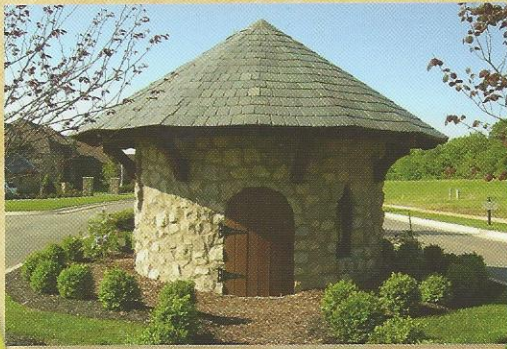

- SOLD
- MODEL

Take I-65 south to Moore's Lane exit east. Right on Wilson Pike. Left on Clovercroft Road. Community is on the right.

Chardonnay

Take I-65 south to Moore's Lane exit east. Right on Wilson Pike. Left on Clovercroft Road. Community is on the right.

Welcome to Chardonnay, a beautiful carefully planned community of 163 majestic acres in Franklin, Tennessee, yet only minutes drive to Williamson County schools, shopping and the interstate. Turnberry Homes is proud to feature its newly designed Chateau Vin collection of executive homes with three car side entry garages built on generous sized homesites. The natural beauty of the countryside is maintained through the thoughtful planning around existing woods, gently rolling hills and a four acre natural lake with walking trails and approximately 78 acres of greenspace. In addition, your family will enjoy the thoughtfully designed community pool and clubhouse.

- ✦ Turnberry Homes newly designed Chateau Vin collection of executive homes
- ✦ Community pool and clubhouse
- ✦ Convenient to Williamson county schools
- ✦ Designed around existing tree stands and 4 acre natural lake
- ✦ 10 minutes to Cool Springs Galleria Mall
- ✦ Convenient to interstate
- ✦ Approximately 78 acres of greenspace
- ✦ Walk across street to the new Breezeway Elementary School