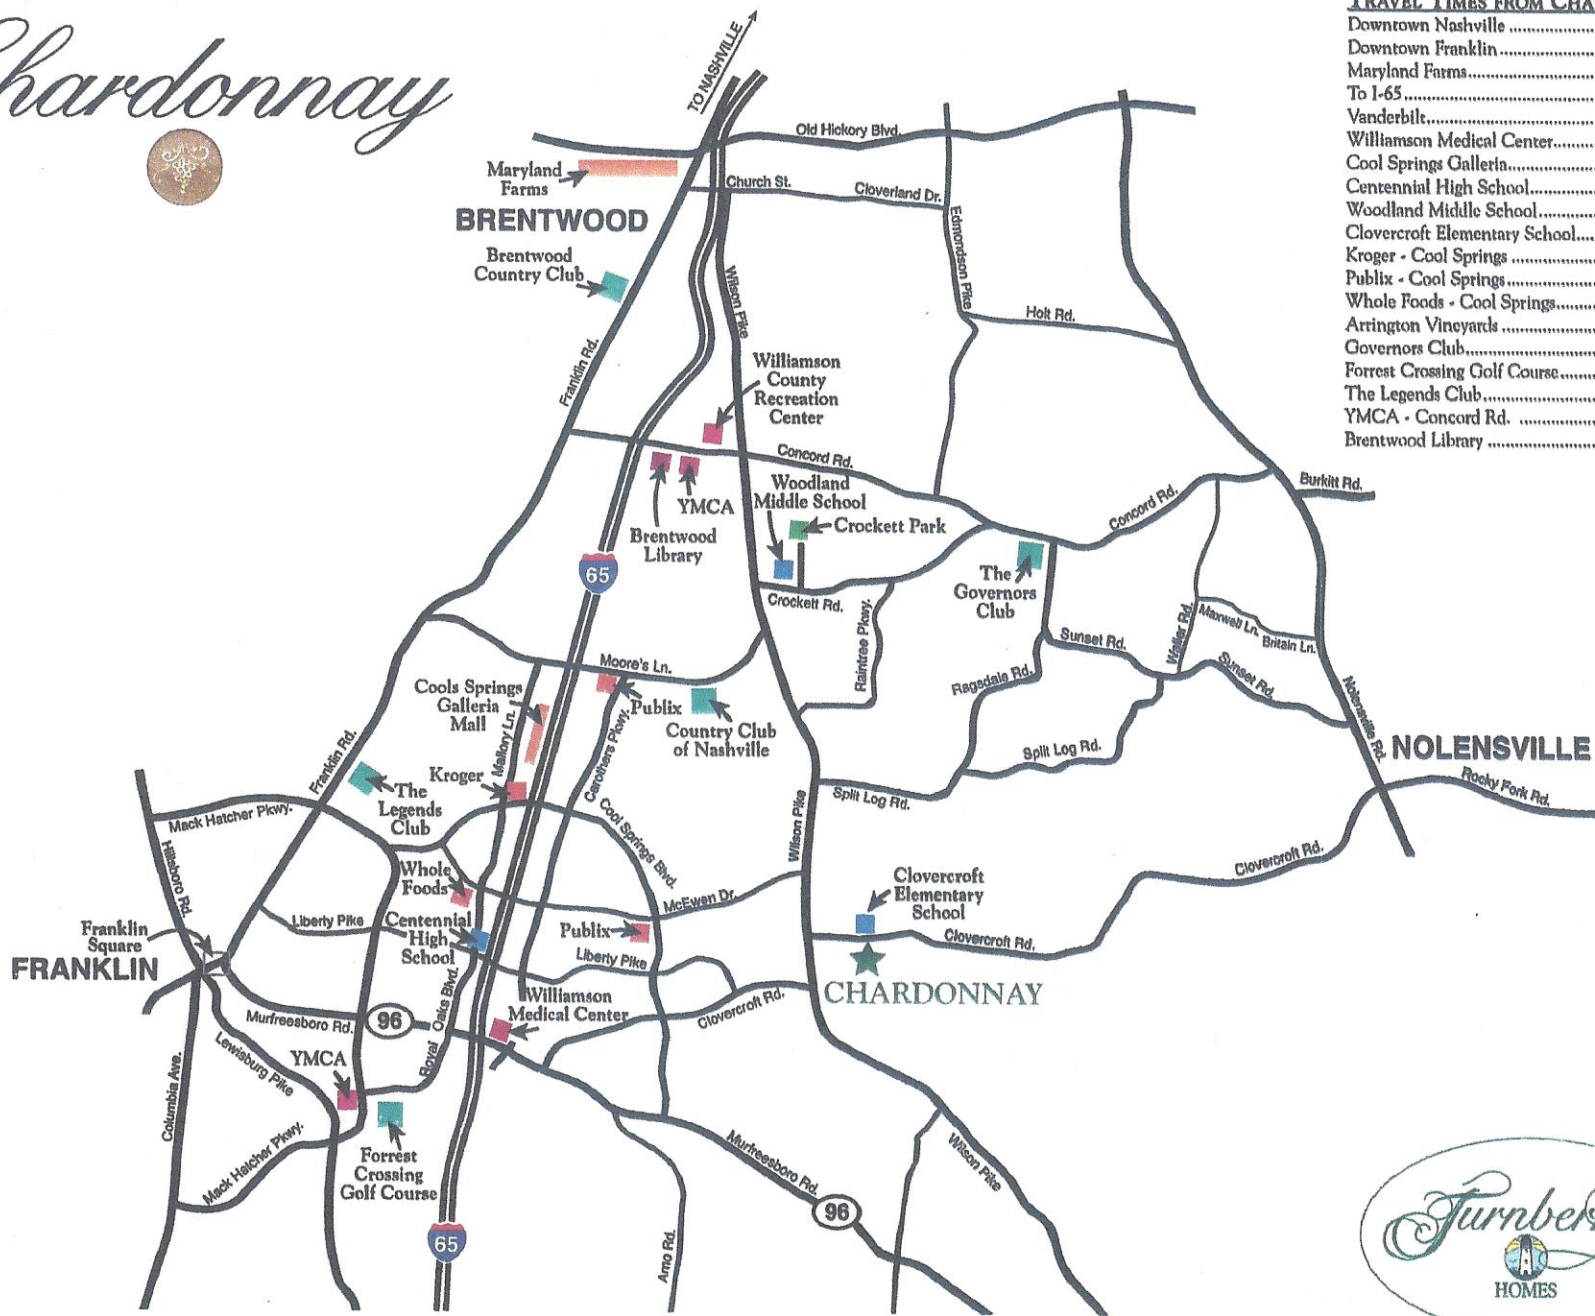

Chardonnay

TRAVEL TIMES FROM CHARDONNAY

Downtown Nashville20 minutes
Downtown Franklin10 minutes
Maryland Farms15 minutes
To I-655 minutes
Vanderbilt20 minutes
Williamson Medical Center8 minutes
Cool Springs Galleria7 minutes
Centennial High School10 minutes
Woodland Middle School5 minutes
Clovercroft Elementary School1 minute
Kroger - Cool Springs10 minutes
Publix - Cool Springs5 minutes
Whole Foods - Cool Springs10 minutes
Arrington Vineyards14 minutes
Governors Club11 minutes
Forrest Crossing Golf Course15 minutes
The Legends Club15 minutes
YMCA - Concord Rd.12 minutes
Brentwood Library12 minutes

- SOLD
- MODEL

Take I-65 south to Moore's Lane exit east. Right on Wilson Pike. Left on Clovercroft Road. Community is on the right.

Chardonnay

Take I-65 south to Moore's Lane exit east. Right on Wilson Pike. Left on Clovercroft Road. Community is on the right.

Welcome to Chardonnay, a beautiful carefully planned community of 163 majestic acres in Franklin, Tennessee, yet only minutes drive to Williamson County schools, shopping and the interstate. Turnberry Homes is proud to feature its newly designed Chateau Vin collection of executive homes with three car side entry garages built on generous sized homesites. The natural beauty of the countryside is maintained through the thoughtful planning around existing woods, gently rolling hills and a four acre natural lake with walking trails and approximately 78 acres of greenspace. In addition, your family will enjoy the thoughtfully designed community pool and clubhouse.

- ✦ Turnberry Homes newly designed Chateau Vin collection of executive homes
- ✦ Community pool and clubhouse
- ✦ Convenient to Williamson county schools
- ✦ Designed around existing tree stands and 4 acre natural lake
- ✦ 10 minutes to Cool Springs Galleria Mall
- ✦ Convenient to interstate
- ✦ Approximately 78 acres of greenspace
- ✦ Walk across street to the new Breezeway Elementary School